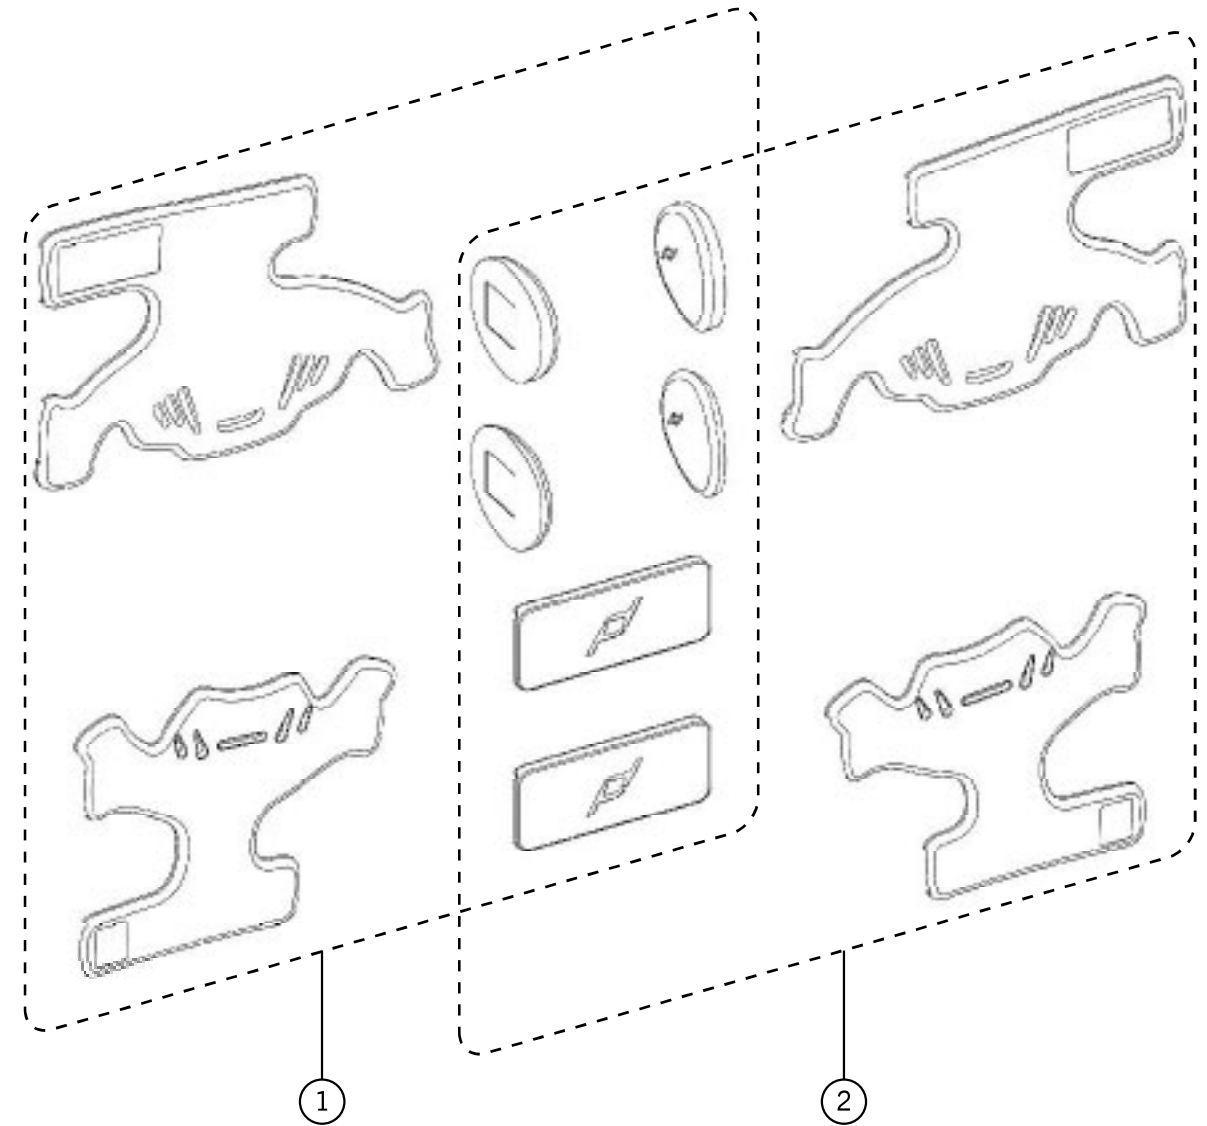

PART #	SKU	DESCRIPTION	COLOR	SIZE	SIDE	K1	K300	K700	K8
1	KP430-003-OS	K300 MX Pad Set (LT)	Red	OS	LT		✓		
2	KP431-003-OS	K300 MX Pad Set (RT)	Red	OS	RT		✓		
1	KP470-003-OS	K700 MX Pad Set (LT)	Red	OS	LT			✓	
2	KP471-003-OS	K700 MX Pad Set (RT)	Red	OS	RT			✓