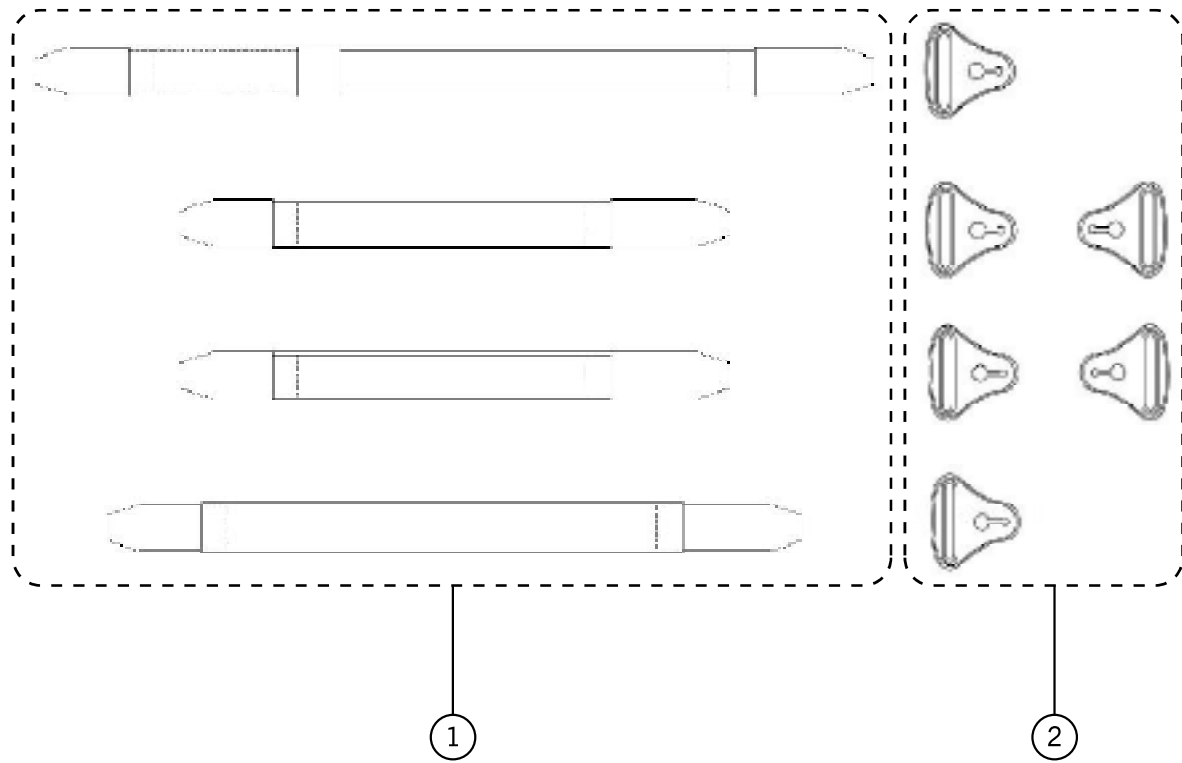

PARTS – KX STRAP SYSTEM

CODE	NAME
KP320-001	KX Strap Set (NEW)
KP340-001	KX Strap Loop Set