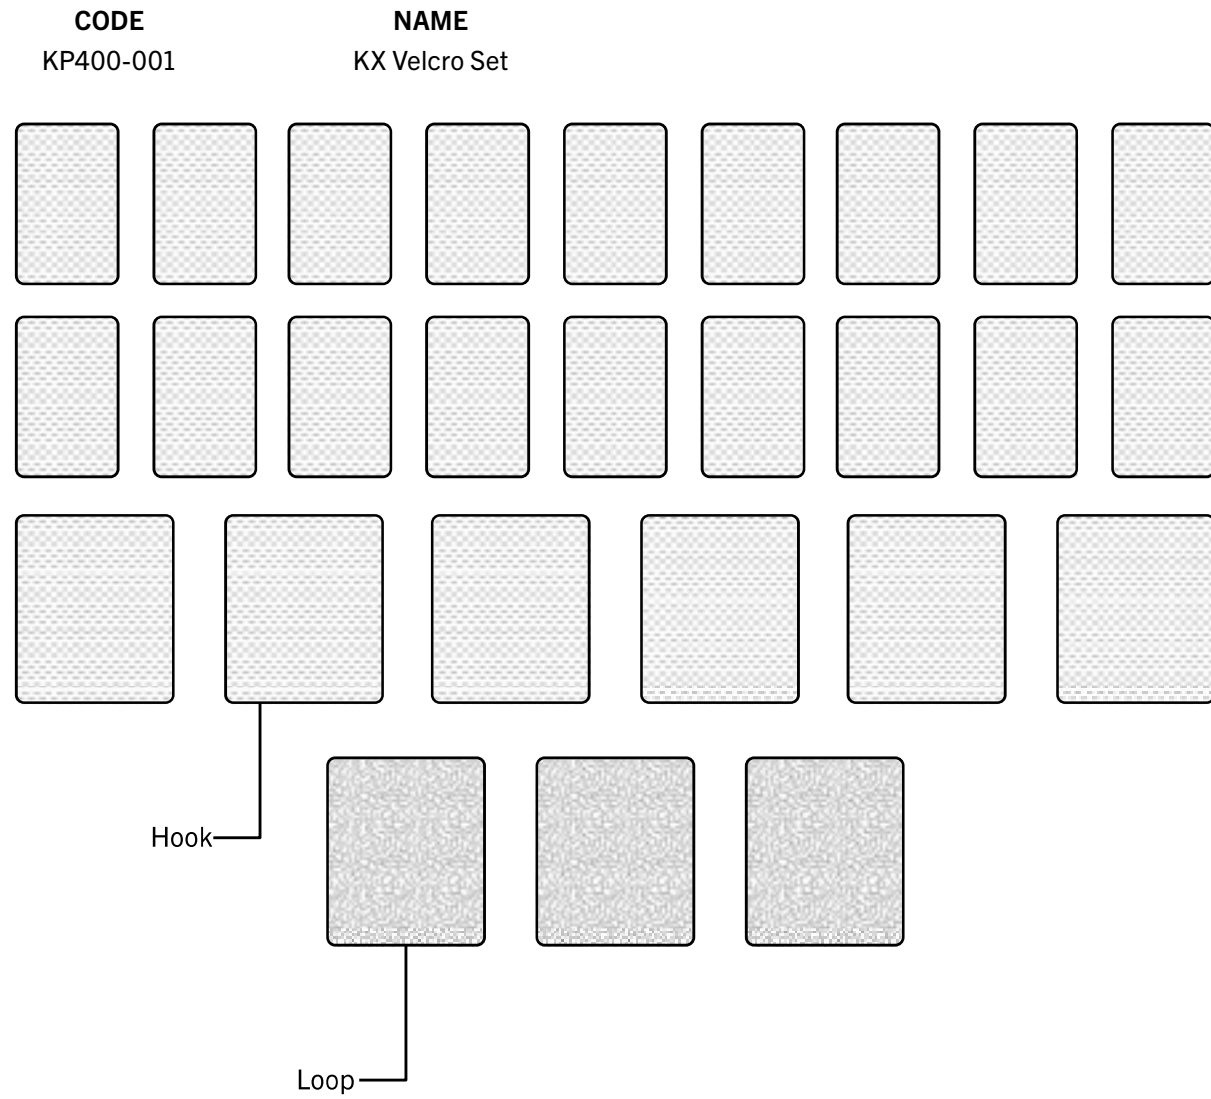

PARTS – FRAME LINERS (K300 / K700)

CODE	NAME
KP430-003	K300 MX Pad Set (LT)
KP431-003	K300 MX Pad Set (RT)
KP470-003	K700 MX Pad Set (LT)
KP471-003	K700 MX Pad Set (RT)

PART #	SKU	DESCRIPTION	COLOR	SIZE	SIDE	K1	K300	K700	K8
1	KP430-003-OS	K300 MX Pad Set (LT)	Red	OS	LT		✓		
2	KP431-003-OS	K300 MX Pad Set (RT)	Red	OS	RT		✓		
1	KP470-003-OS	K700 MX Pad Set (LT)	Red	OS	LT			✓	
2	KP471-003-OS	K700 MX Pad Set (RT)	Red	OS	RT			✓	

PARTS – FRAME LINERS VELCRO

PART #	SKU	DESCRIPTION	COLOR	SIZE	SIDE	K1	K300	K700
1	KP400-001-OS	KX Velcro Set	Black	OS	BL	✓	✓	✓

PARTS – FRAMES (K1 YOUTH)

PART #	SKU	DESCRIPTION	COLOR	SIZE	SIDE	K1	K300	K700
1	KP510-230-OS	K1 YTH Frame Set (LT)	Grey/Orange	OS	LT	✓		
2	KP511-230-OS	K1 YTH Frame Set (RT)	Grey/Orange	OS	RT	✓		