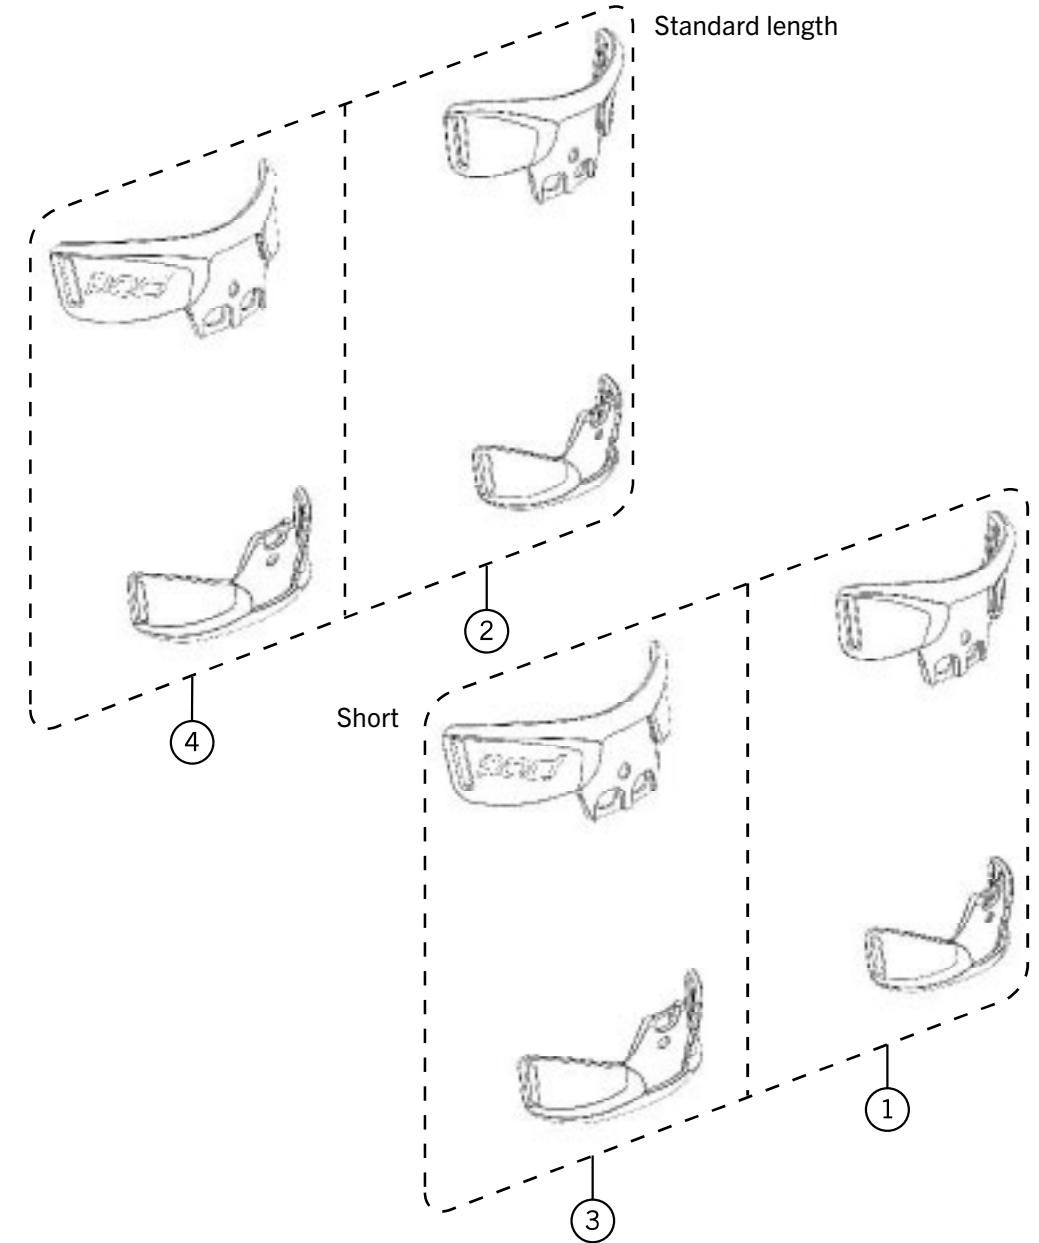

PARTS – CUFF SETS (K1 YOUTH)

CODE	NAME
KP600-016/230	K1 YTH Cuff Set (LT)
KP601-016/230	K1 YTH Cuff Set (RT)

PART #	SKU	DESCRIPTION	COLOR	SIZE	SIDE	K1	K300	K700
1	KP600-016-YM	K1 YTH Cuff Set (LT)	Black/Orange	YM	LT	✓		
2	KP600-230-YL	K1 YTH Cuff Set (LT)	Grey/Orange	YL	LT	✓		
3	KP601-016-YM	K1 YTH Cuff Set (RT)	Black/Orange	YM	RT	✓		
4	KP601-230-YL	K1 YTH Cuff Set (RT)	Grey/Orange	YL	RT	✓