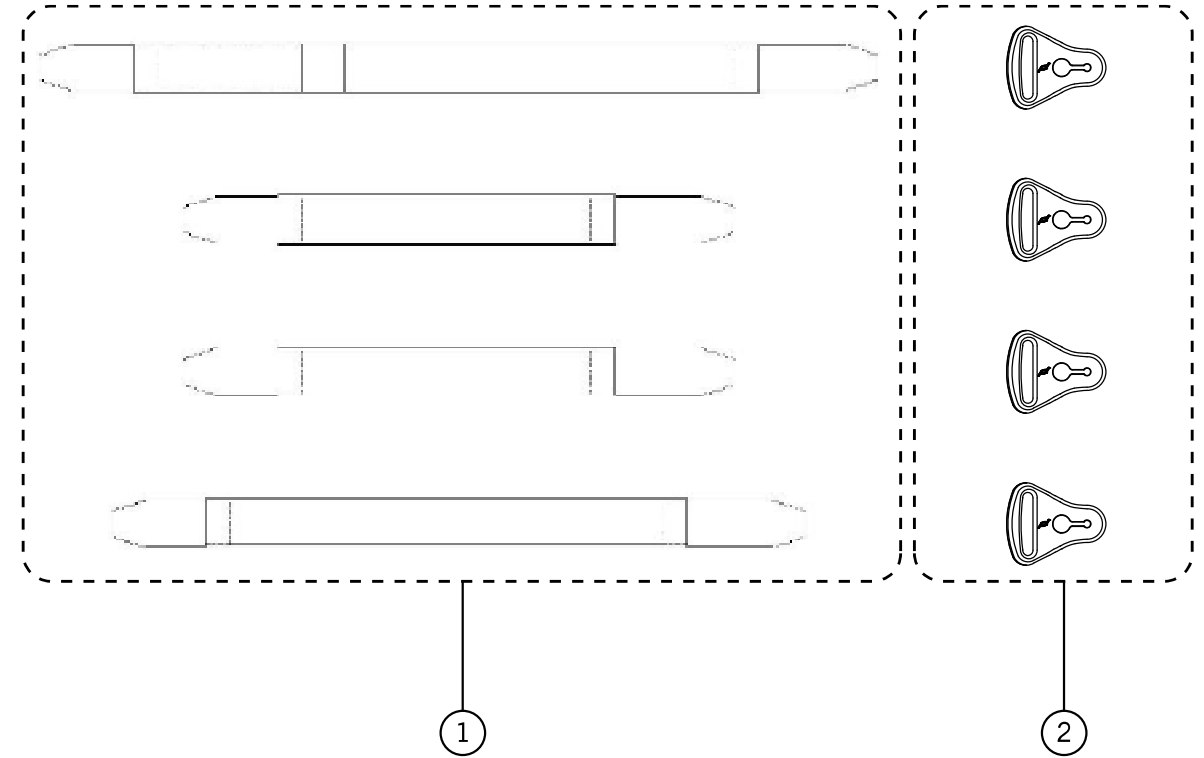

PARTS – KX STRAP SYSTEM

CODE	NAME
KP320-001	KX Strap Set (NEW)
KP340-001	KX Strap Loop Set

PARTS – K1 YOUTH STRAP SYSTEM

CODE	NAME
KP330-014	K1 YTH Strap Set
KP350-009	K1 YTH Strap Loop Set

PART #	SKU	DESCRIPTION	COLOR	SIZE	SIDE	K1	K300	K700
1	KP320-001-SM/MD	KX Strap Set (NEW)	Black	SM/MD	BL		✓	✓
	KP320-001-LG/XL	KX Strap Set (NEW)	Black	LG/XL	BL		✓	✓
2	KP340-001-NS	KX Strap Loop Set	Black	NS	BL		✓	✓