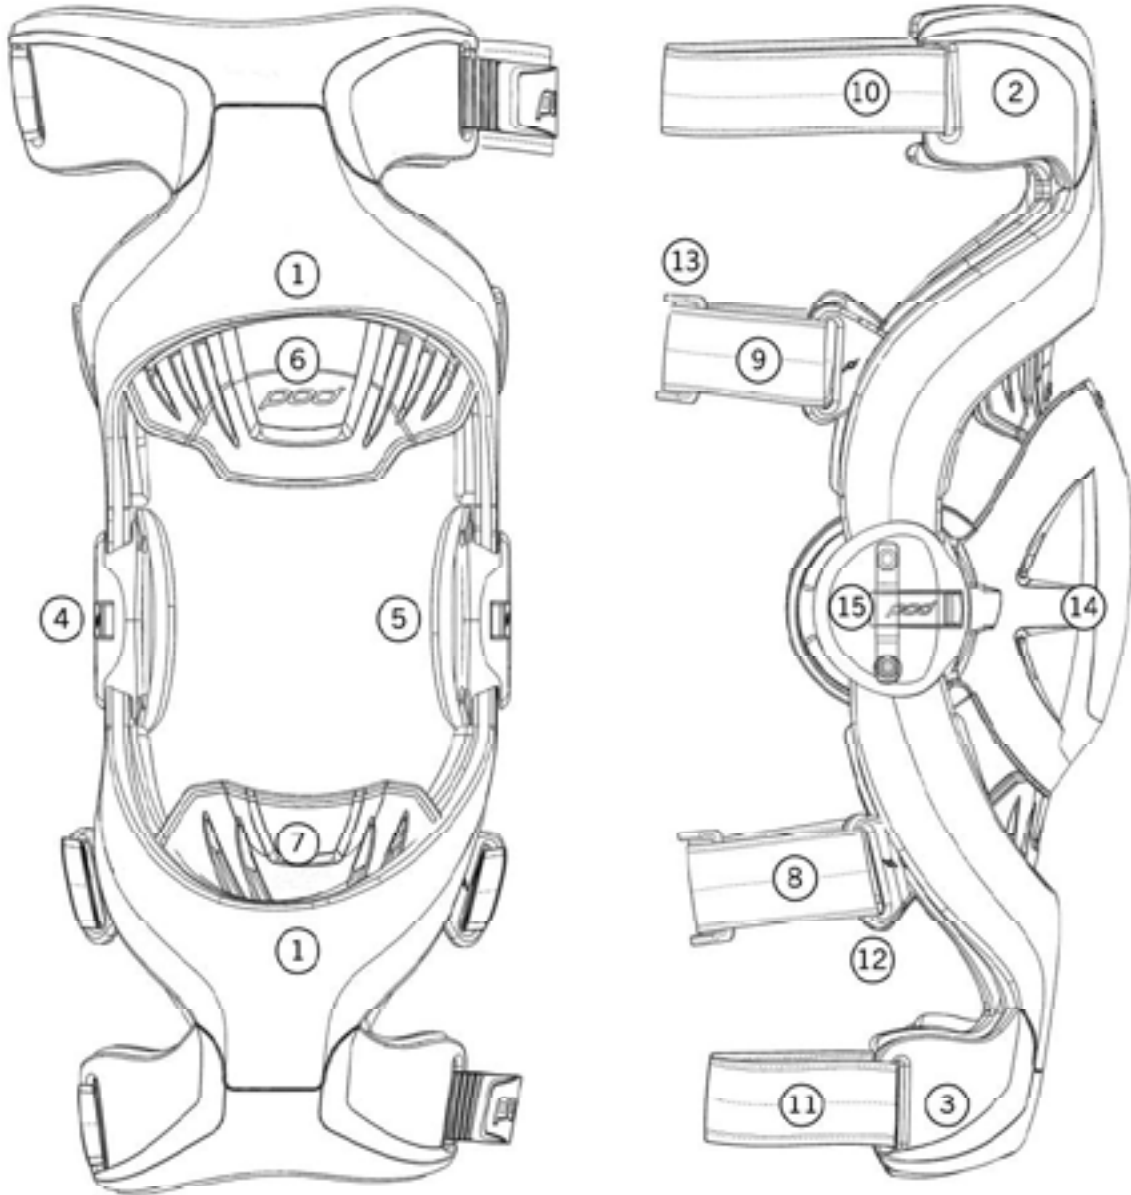

PROTECT YOUR KNEES™

POD ACTIVE | KNEE BRACES SPARE PARTS & ACCESSORIES

PODKNEE.COM