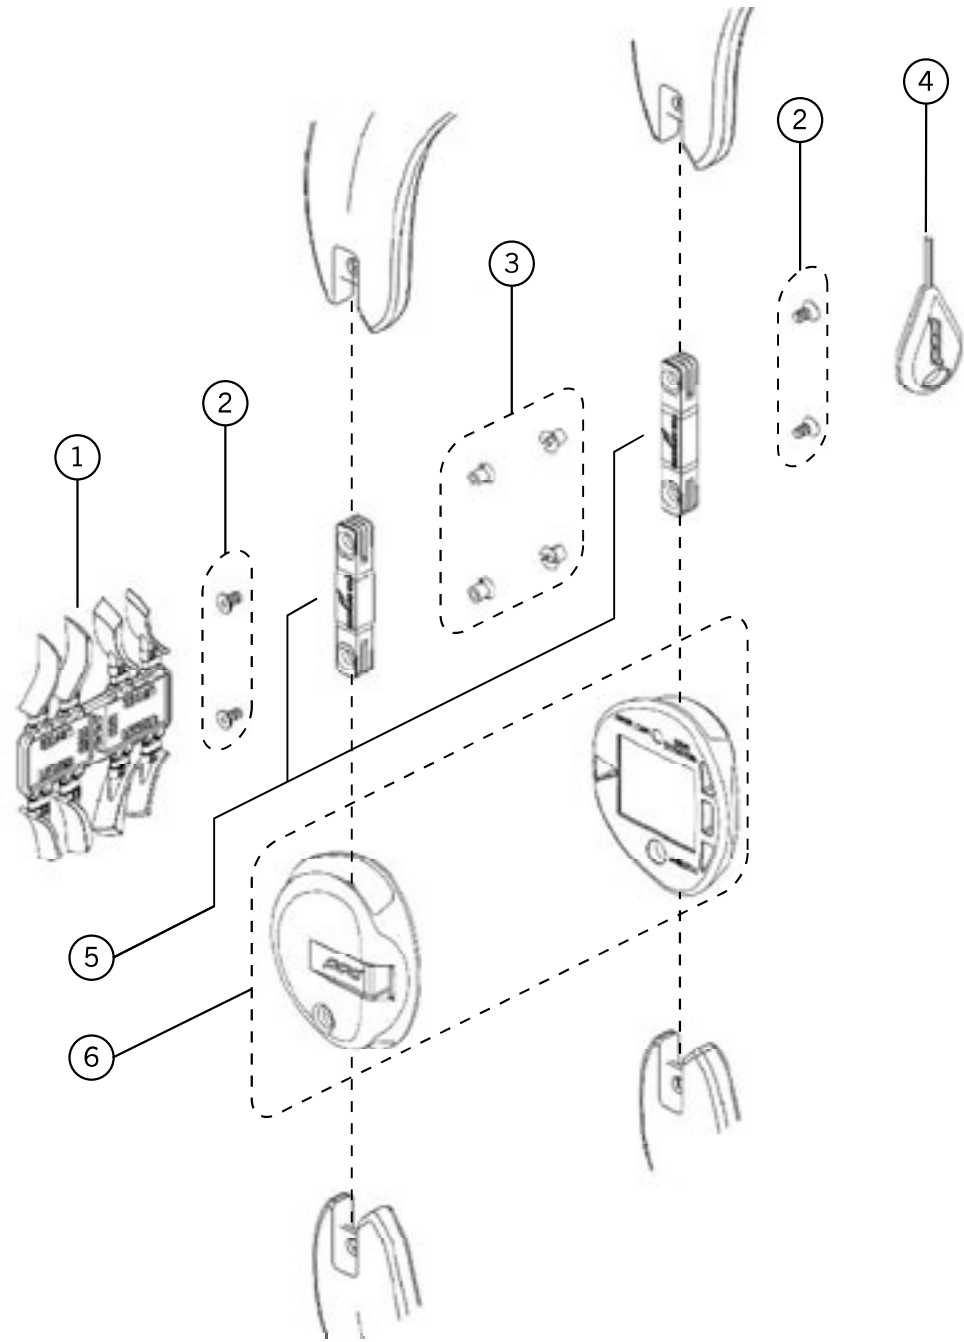

TYPICAL PRODUCT COMPONENTS

POD KNEE BRACE

- PART #: DESCRIPTION**
- 1 Frame
 - 2 Upper Cuff
 - 3 Lower Cuff
 - 4 Human Motion® Hinge
 - 5 Hinge Pad
 - 6 Upper Frame Liner
 - 7 Lower Frame Liner

- PART #: DESCRIPTION**
- 8 Lower Strap (#1)
 - 9 Upper Strap (#2)
 - 10 Top Strap (#3)
 - 11 Bottom Strap (#4)
 - 12 Strap Loop
 - 13 Strap Pad
 - 14 Patella Guard
 - 15 Human Motion® Ligament

TYPICAL HINGE COMPONENTS

POD KX HINGE SYSTEM

PART #: DESCRIPTION

- 1 Hinge Insert Set
- 2 Ligament Screw
- 3 Ligament Nut

PART #: DESCRIPTION

- 4 Allen Key
- 5 Hinge Ligament
- 6 Hinge Housing Set

PARTS – HINGE SYSTEM