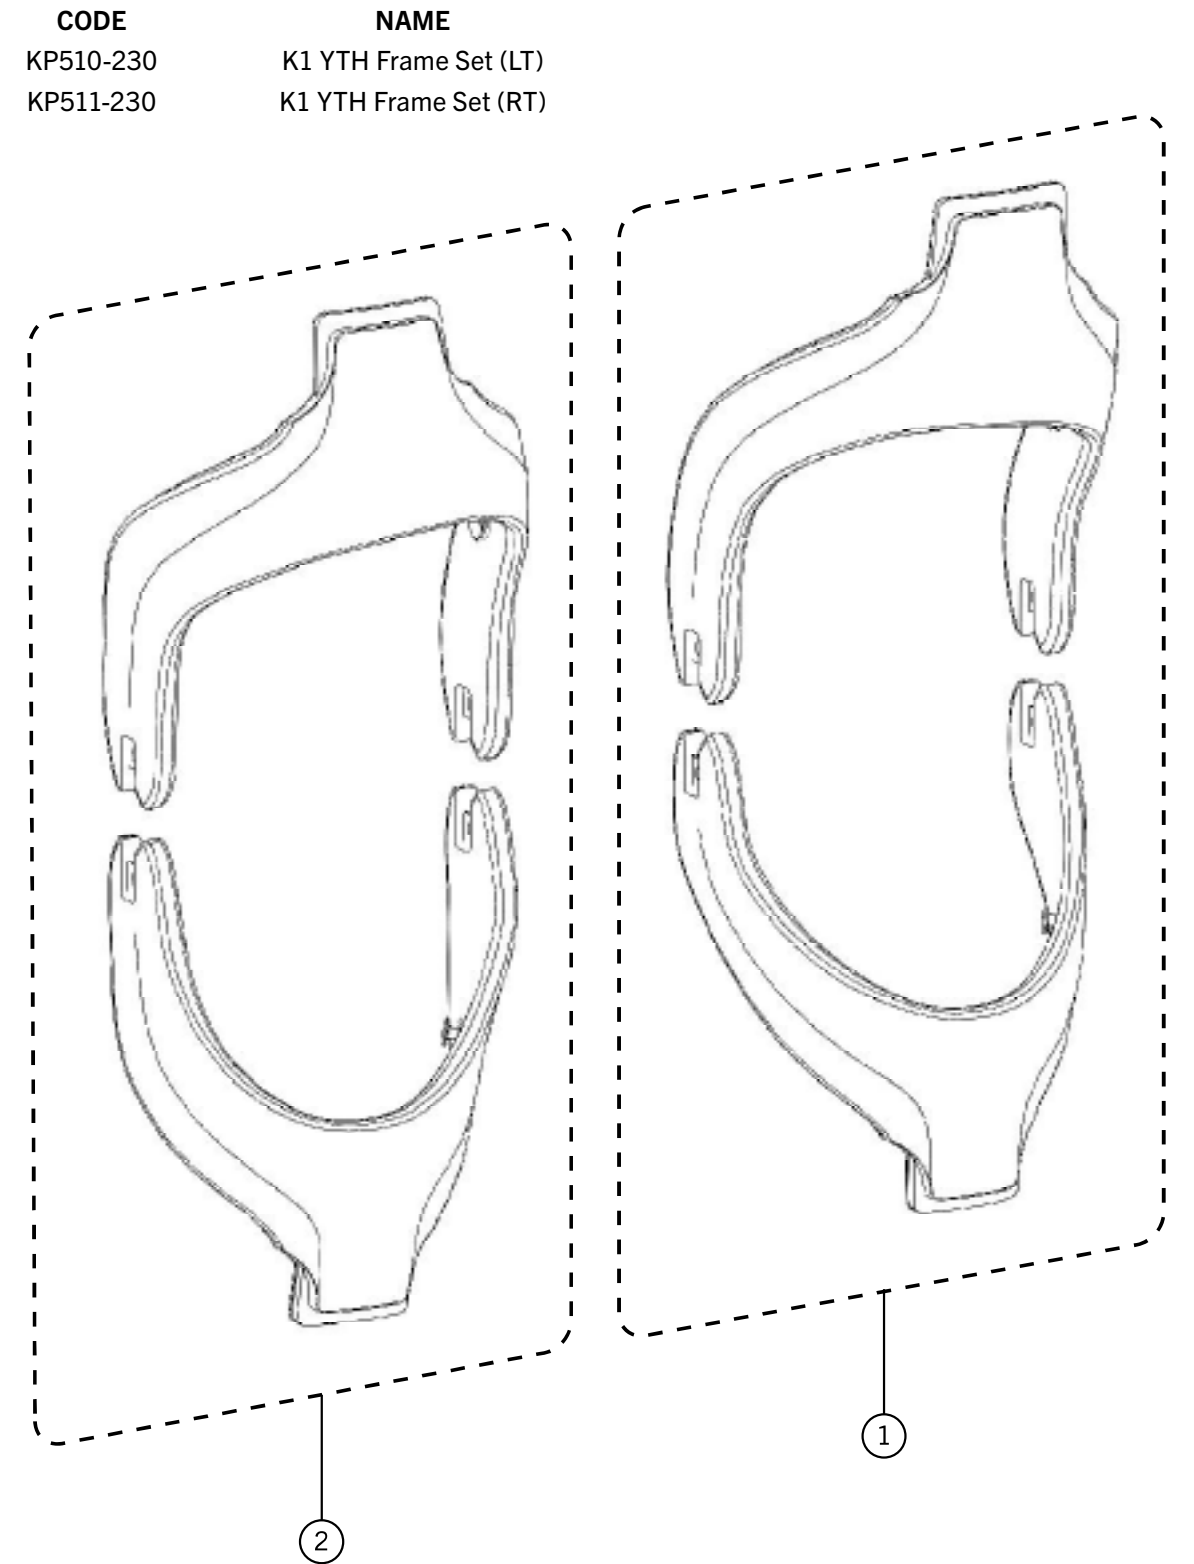

PARTS – FRAME LINERS VELCRO

PART #	SKU	DESCRIPTION	COLOR	SIZE	SIDE	K1	K300	K700
1	KP400-001-OS	KX Velcro Set	Black	OS	BL	✓	✓	✓

PARTS – FRAMES (K1 YOUTH)

PART #	SKU	DESCRIPTION	COLOR	SIZE	SIDE	K1	K300	K700
1	KP510-230-OS	K1 YTH Frame Set (LT)	Grey/Orange	OS	LT	✓		
2	KP511-230-OS	K1 YTH Frame Set (RT)	Grey/Orange	OS	RT	✓		