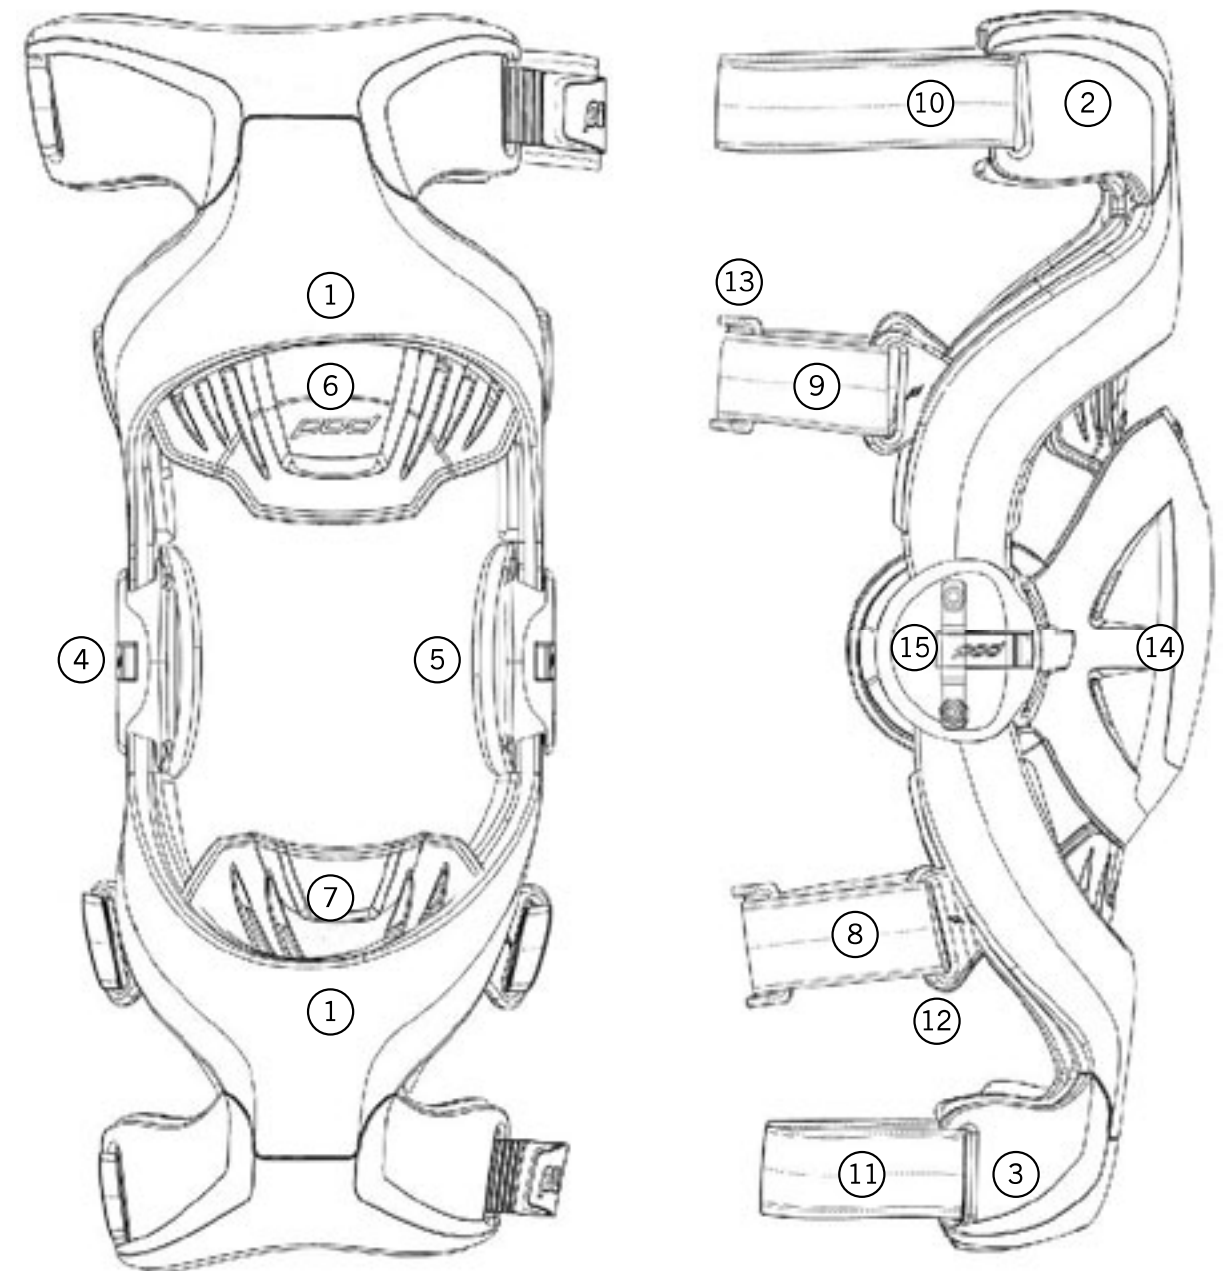

TYPICAL PRODUCT COMPONENTS

POD KNEE BRACE

- PART #: DESCRIPTION**
- 1 Frame
 - 2 Upper Cuff
 - 3 Lower Cuff
 - 4 Human Motion® Hinge
 - 5 Hinge Pad
 - 6 Upper Frame Liner
 - 7 Lower Frame Liner

- PART #: DESCRIPTION**
- 8 Lower Strap (#1)
 - 9 Upper Strap (#2)
 - 10 Top Strap (#3)
 - 11 Bottom Strap (#4)
 - 12 Strap Loop
 - 13 Strap Pad
 - 14 Patella Guard
 - 15 Human Motion® Ligament