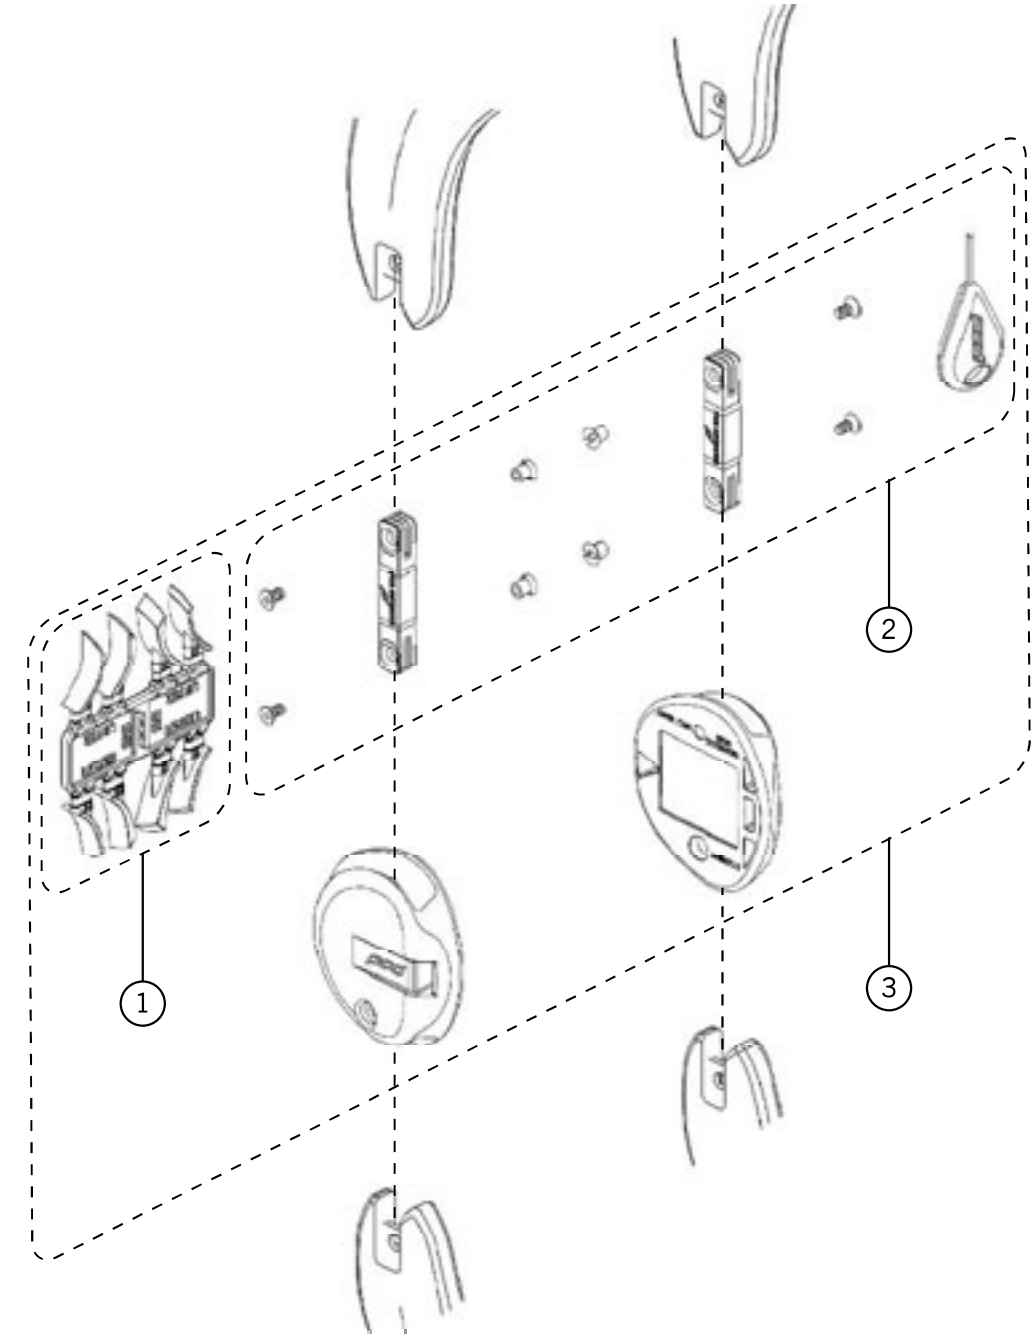

PART #	SKU	DESCRIPTION	COLOR	SIZE	SIDE	K1	K300	K700
1	KP100-000-OS	KX Hinge Insert Set	No Color	OS	BL	✓	✓	✓
2	KP120-001-NS	KX Hinge Ligament Set	Black	NS	BL	✓	✓	✓
3	KP140-000-NS	KX Hinge Refurb Set	No Color	NS	BL	✓	✓	✓