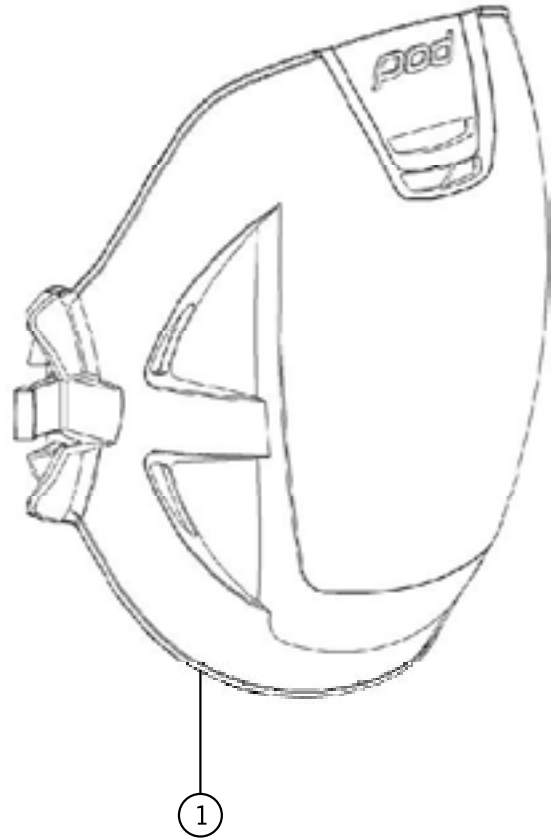

PARTS – PATELLA GUARDS

CODE	NAME
KP200-001	KX Patella Guard
KP230-001	K1 YTH Patella Guard