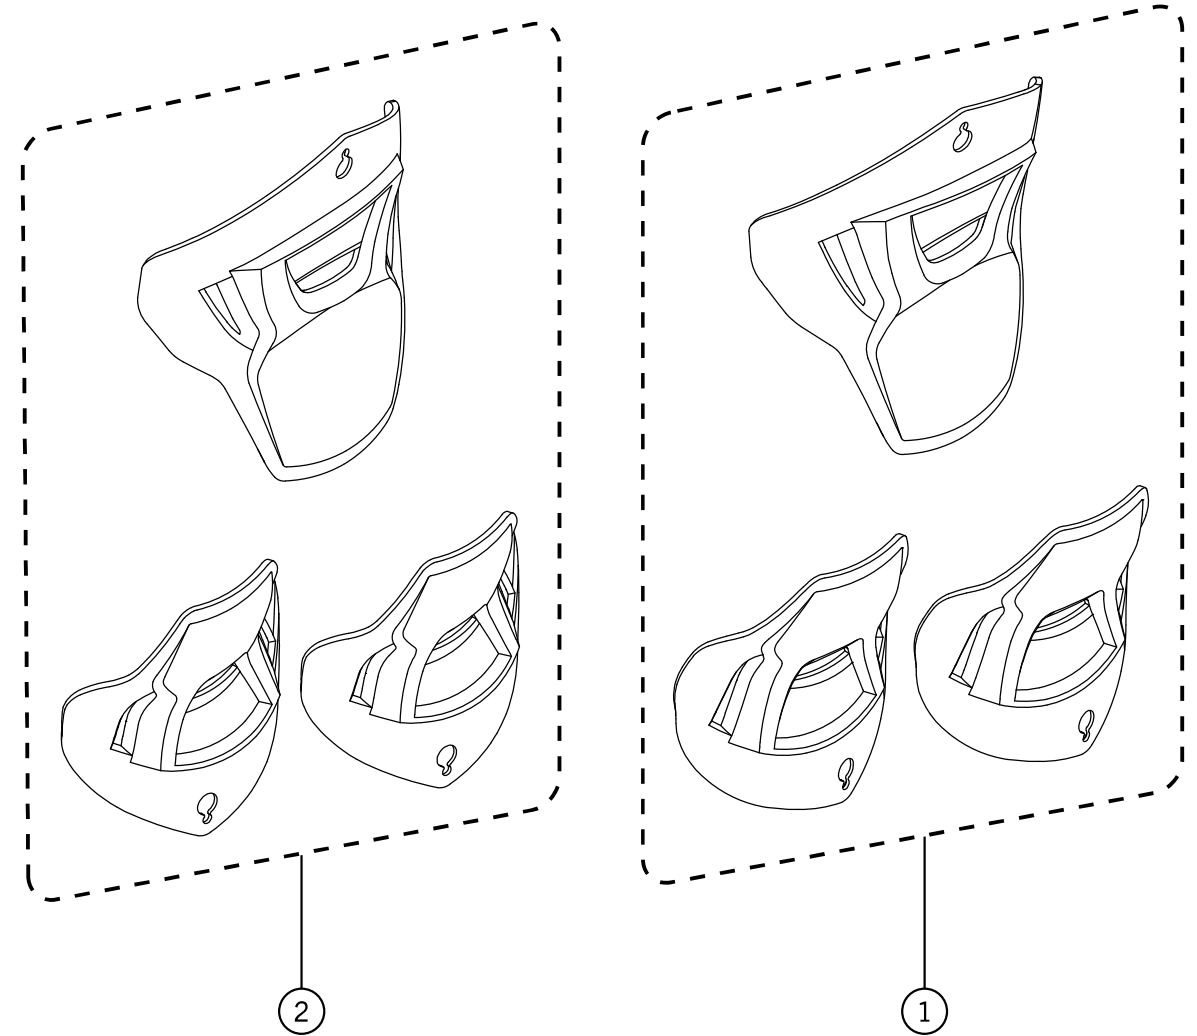

PARTS – IMPACT PANEL KIT (KX)

CODE	NAME
KP240-001-OS	KX Impact Panel Kit (LT)
KP241-001-OS	KX Impact Panel Kit (RT)

PART #	SKU	DESCRIPTION	COLOR	SIZE	SIDE	K1	K300	K700
1	KP200-001-SM/MD	KX Patella Guard	Black	SM/MD	BL		✓	✓
1	KP200-001-LG/XL	KX Patella Guard	Black	LG/XL	BL		✓	✓
1	KP200-001-2X	KX Patella Guard	Black	2X	BL		✓	✓
1	KP230-001-OS	K1 YTH Patella Guard	Black	OS	BL	✓		

PART #	SKU	DESCRIPTION	COLOR	SIZE	SIDE	K1	K300	K700
1	KP240-001-OS	KX Impact Panel Kit	Black	OS	LT		*	*
1	KP241-001-OS	KX Impact Panel Kit	Black	OS	RT		*	*

* Requires minor modifications for retro fit.